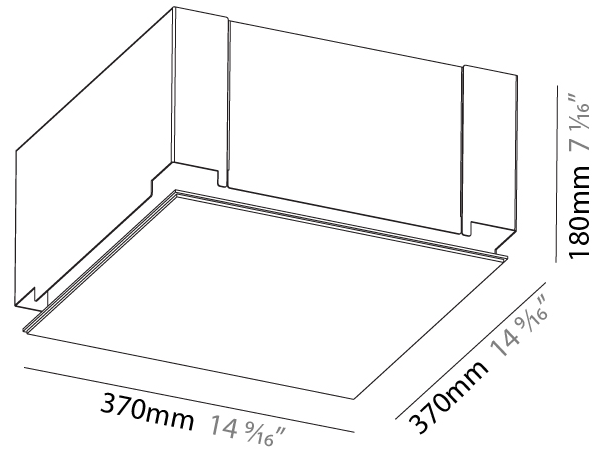

PHYSICAL

Shape: Square
Length (mm): 370
Length (in): 14 9/16
Width (mm): 370
Width (in): 14 9/16
Height (mm): 180
Height (in): 7 1/16
Ceiling Thickness (mm): 10 / 12.5 / 15 / 25 / 30
Ceiling Thickness (in): 3/8 or 1/2 or 9/16 or 1 or 1 3/16
Min. Recessing Depth (mm): 200
Min. Recessing Depth (in): 7 7/8
Light Distribution: Direct
Diffuser: PMMA - Opal
Fixture Finish: SSR / BKV / CWI / CRY / HAB / LAG / UFT / ITA / RUA / RUR / MIC / FTG / MYG / TWT / LOD / PUS / FRO / FUP / KIA / POP / BLS / SPG / MEY / GOH / GUM / CHC / COM / ABZ / JAG / OBR / MOS / ROR
Fixture Material: Extruded Aluminum / Steel
Cable Details: 405mm 15 15/16" x 405mm / 15 15/16"
Upon Request: Unique Sizes Unique Ceiling Thickness Unique Mounting Depth Spot Inserts

ELECTRICAL

Lamp Type: LED (Zhaga Standard)
Input Wattage (W): 12.4
Total Output Wattage (W): 10.8
Dimming: Tri-Mode (Non-Dimming and Phase Dimming (120Vac only) and 0-10V Dimming)
Driver Included: Yes
Driver Location: Integrated
Driver Type: Constant Current - Universal
Driver Class: Class 2
Input Voltage (V): 120 - 277
Constant Current (MA): 350

LED

Color Temperature (°K): 3000 / 3500 / 4000
Max. Delivered Lumen (lm): 1090 / 1107 / 1130
CRI: >80 CRI
Efficiency (%): 0.651
Lamp Life (hrs): 50000
Upon Request: RGB-W Tunable White Special Color Temperature CRI90

OPTICAL

RATINGS AND CERTIFICATIONS

Certified By: Certified for North American Standards
IP rating: IP20